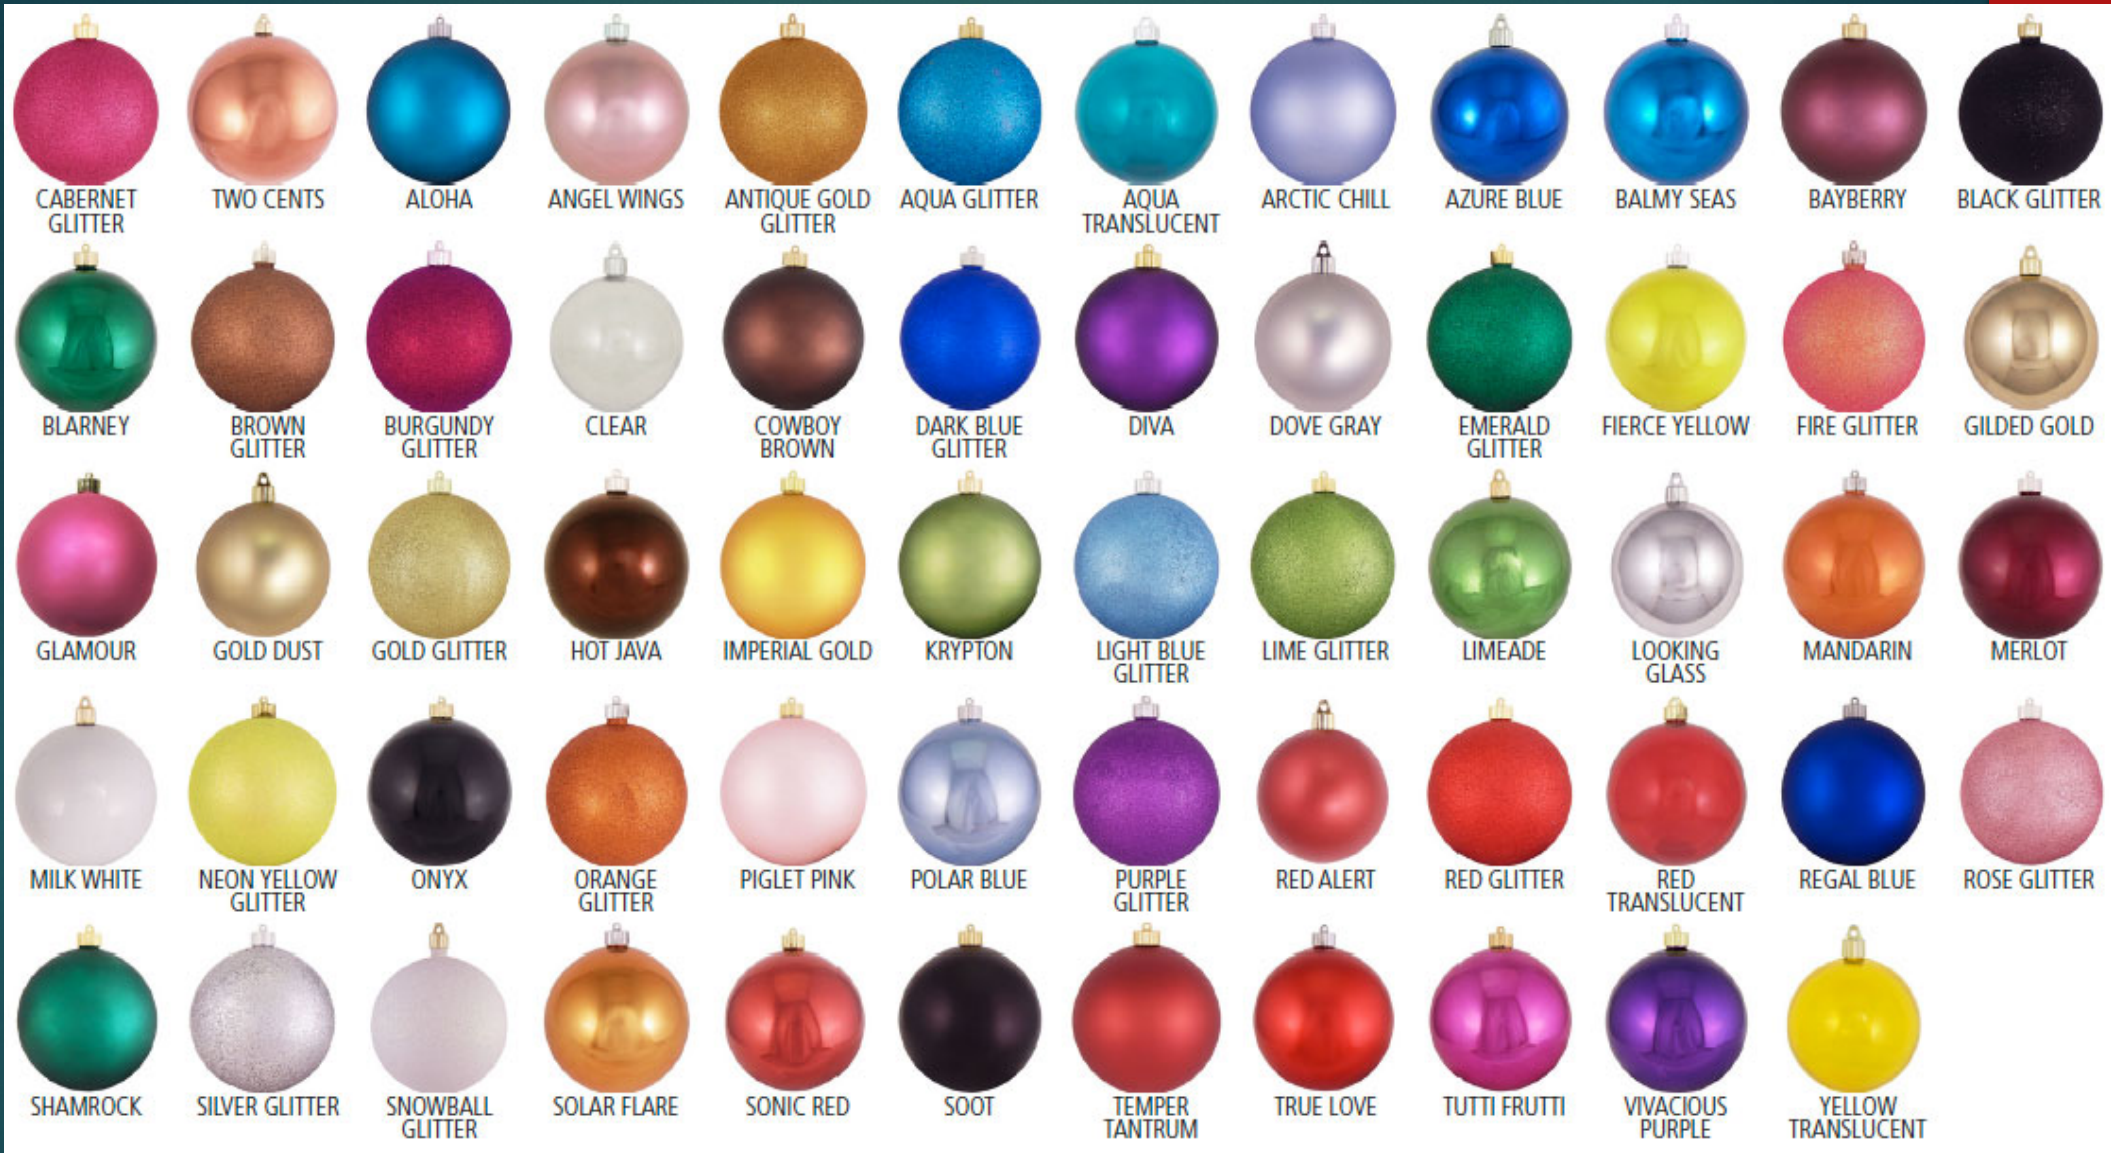

Click link : [90' Christmas Tree - YouTube](#)

Please Note: Install Pic is for a 34'
Panel Tree

Please Note:
Install Pic is
For a 34'
Panel Tree

Cone

Panels

Please Note: Install Pic is for a 34'
Panel Tree