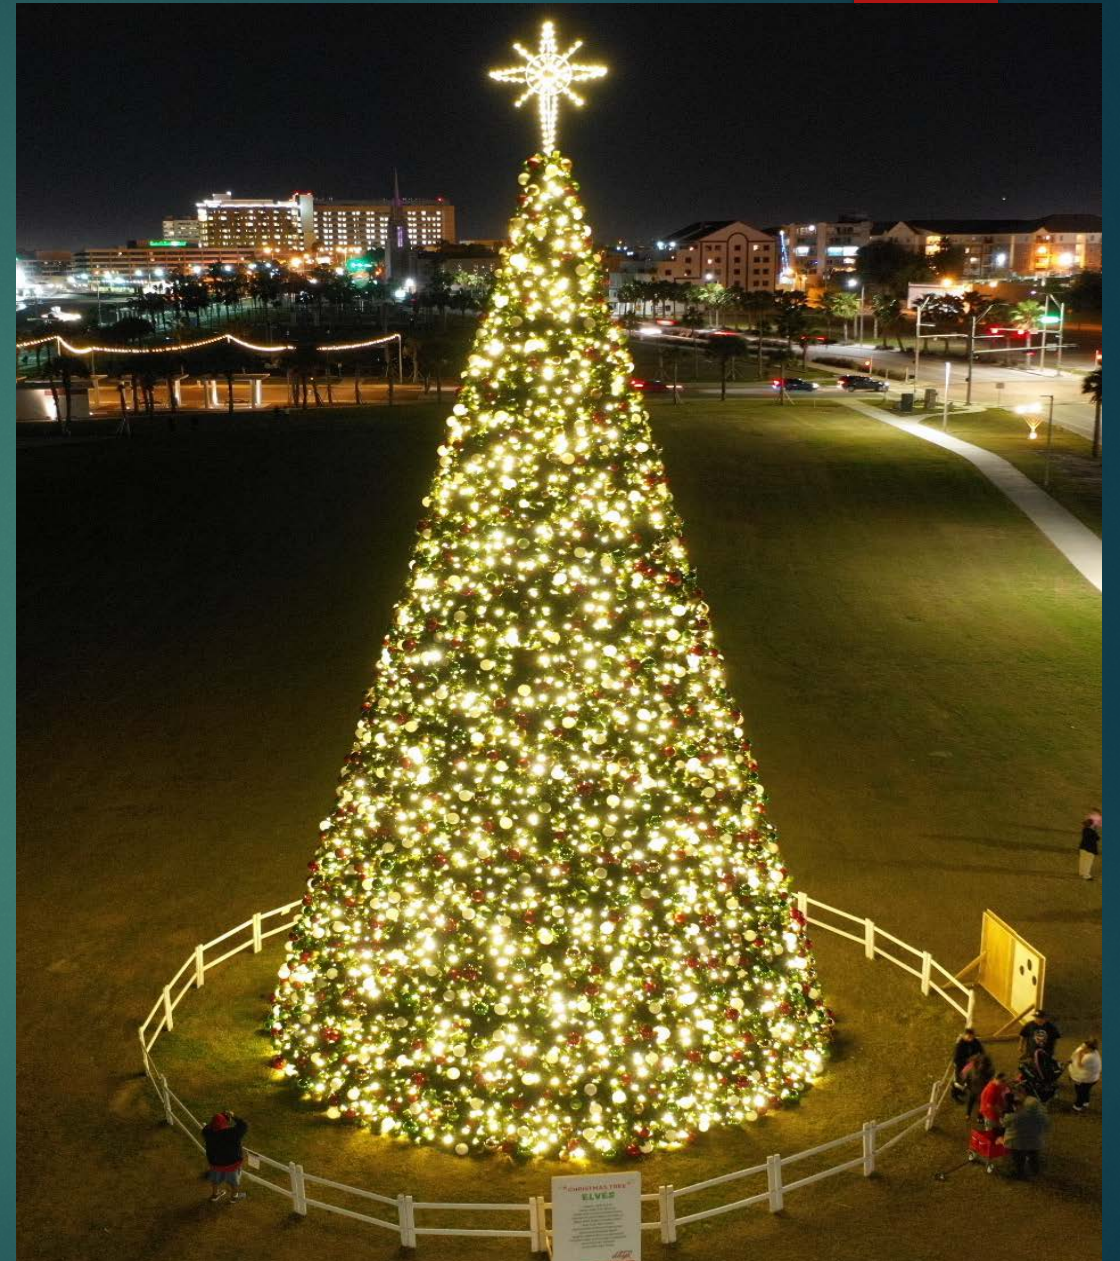

Our LED Panel Trees are Proudly Made right here in the U.S.- they are easy to install & store and are available in a variety of sizes and in your choice of LED light colors. Our Panel Trees can be increased in height in 4 ft. increments as budget permits. The lights are all wired on here, so there is no putting on or taking off lights every year. And, for storage - the panels nest right inside one another. They are not only beautiful, but they are built to last!

Click link : [90' Christmas Tree - YouTube](#)

Please Note: Install Pic is for a 34'
Panel Tree

Please Note:
Install Pic is
For a 34'
Panel Tree

Cone

Panels

Please Note: Install Pic is for a 34'
Panel Tree